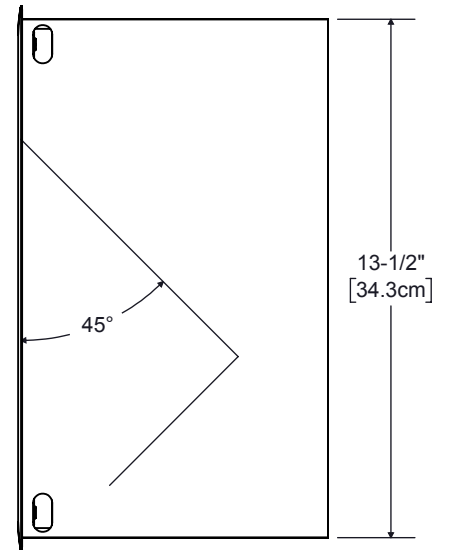

Top View

Binding Post Cup

Front View

Side View (Right)

**TRIAD SPEAKERS, INC.**  
 15835 NE CAMERON BLVD  
 PORTLAND, OR 97230  
 TEL: 503.256.2600  
 FAX: 503.256.5966  
 1.800.666.6316

FRAME SIZE G (OUTER DIMENSIONS)			
	NARROW	WIDE	FRAMELESS
W	14.20in 36.1cm	14.81in 37.6cm	14.97in 38.0cm
H	14.20in 36.1cm	14.81in 37.6cm	14.97in 38.0cm