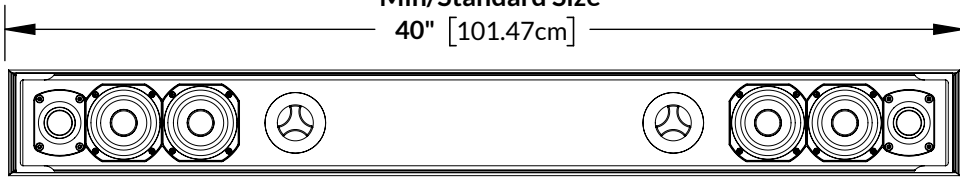

EZ Mount bracket
mounted to wall

SECTION M-M
SCALE 1:4

Min/Standard Size
40" [101.47cm]

Max Custom Size
82" [208.15cm]

Phoenix Connector Cup

EZ Mount
brackets

1/4-20
threaded hole

DETAIL N
SCALE 1:4

Second EZ mounts on
66" soundbars and above

TRIAD SPEAKERS, INC
15835 NE CAMERON BLVD
PORTLAND, OR 97230
TEL: 503.256.2600
FAX: 503.256.5966
1.800.666.6316

OW Micro LCR 2.0

PROPRIETARY AND CONFIDENTIAL: THE INFORMATION CONTAINED IN THIS DRAWING IS THE SOLE PROPERTY OF TRIAD SPEAKERS, INC. ANY REPRODUCTION IN PART OR AS A WHOLE WITHOUT THE WRITTEN PERMISSION OF TRIAD SPEAKERS, INC. IS STRICTLY PROHIBITED.