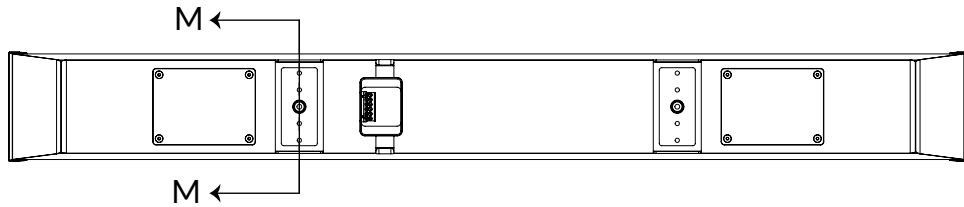

EZ Mount bracket
mounted to wall

SECTION M-M
SCALE 1:4

Min/Standard Size
40" [101.47cm]

Max Custom Size
82" [208.15cm]

Phoenix Connector Cup

EZ Mount
brackets

1/4-20
threaded hole

DETAIL N
SCALE 1:4

Second EZ mounts on
66" soundbars and above

TRIAD SPEAKERS, INC
15835 NE CAMERON BLVD
PORTLAND, OR 97230
TEL: 503.256.2600
FAX: 503.256.5966
1.800.666.6316

OW Micro LCR 2.0

PROPRIETARY AND CONFIDENTIAL: THE INFORMATION CONTAINED IN THIS DRAWING IS THE SOLE PROPERTY OF TRIAD SPEAKERS, INC. ANY REPRODUCTION IN PART OR AS A WHOLE WITHOUT THE WRITTEN PERMISSION OF TRIAD SPEAKERS, INC. IS STRICTLY PROHIBITED.