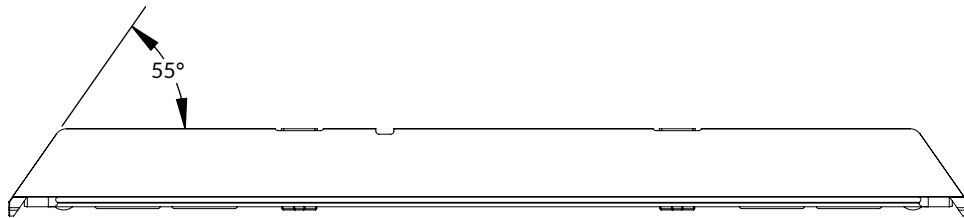

EZ Mount bracket
mounted to wall

SECTION M-M
SCALE 1:4

Min/Standard Size
40" [101.47cm]

Max Custom Size
82" [208.15cm]

Phoenix Connector Cup

EZ Mount
brackets

1/4-20
threaded hole

DETAIL N
SCALE 1:4

Second EZ mounts on
66" soundbars and above

TRIAD SPEAKERS, INC
15835 NE CAMERON BLVD
PORTLAND, OR 97230
TEL: 503.256.2600
FAX: 503.256.5966
1.800.666.6316

OW Micro LCR 2.0

PROPRIETARY AND CONFIDENTIAL: THE INFORMATION CONTAINED IN THIS DRAWING IS THE SOLE PROPERTY OF TRIAD SPEAKERS, INC. ANY REPRODUCTION IN PART OR AS A WHOLE WITHOUT THE WRITTEN PERMISSION OF TRIAD SPEAKERS, INC. IS STRICTLY PROHIBITED.