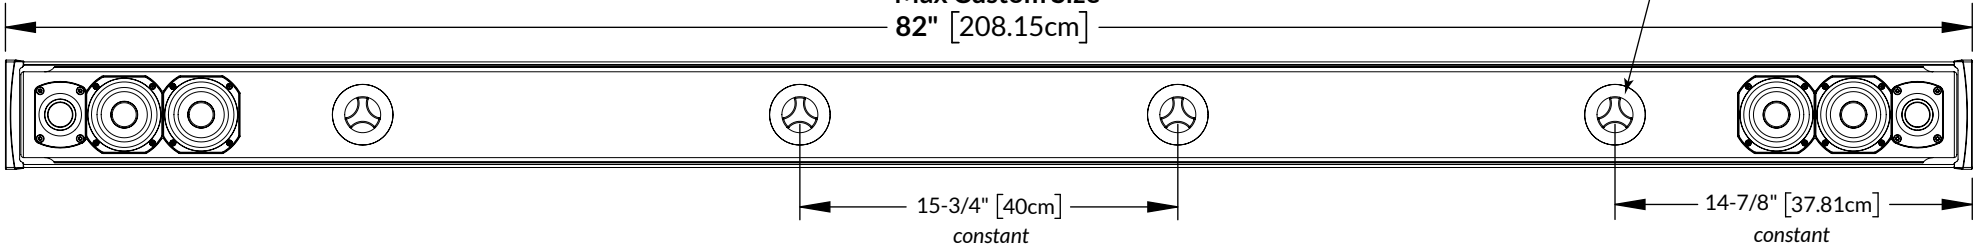

EZ Mount bracket
mounted to wall

SECTION M-M
SCALE 1:4

Min/Standard Size
40" [101.47cm]

Max Custom Size
82" [208.15cm]

Phoenix Connector Cup

EZ Mount
brackets

1/4-20
threaded hole

DETAIL N
SCALE 1:4

Second EZ mounts on
66" soundbars and above

TRIAD SPEAKERS, INC
15835 NE CAMERON BLVD
PORTLAND, OR 97230
TEL: 503.256.2600
FAX: 503.256.5966
1.800.666.6316

OW Micro LCR 2.0

PROPRIETARY AND CONFIDENTIAL: THE INFORMATION CONTAINED IN THIS DRAWING IS THE SOLE PROPERTY OF TRIAD SPEAKERS, INC. ANY REPRODUCTION IN PART OR AS A WHOLE WITHOUT THE WRITTEN PERMISSION OF TRIAD SPEAKERS, INC. IS STRICTLY PROHIBITED.