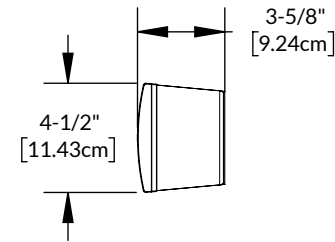

EZ Mount bracket
mounted to wall

SECTION M-M
SCALE 1:4

Min/Standard Size
40" [101.47cm]

Max Custom Size
82" [208.15cm]

Phoenix Connector Cup

EZ Mount
brackets

1/4-20
threaded hole

DETAIL N
SCALE 1:4