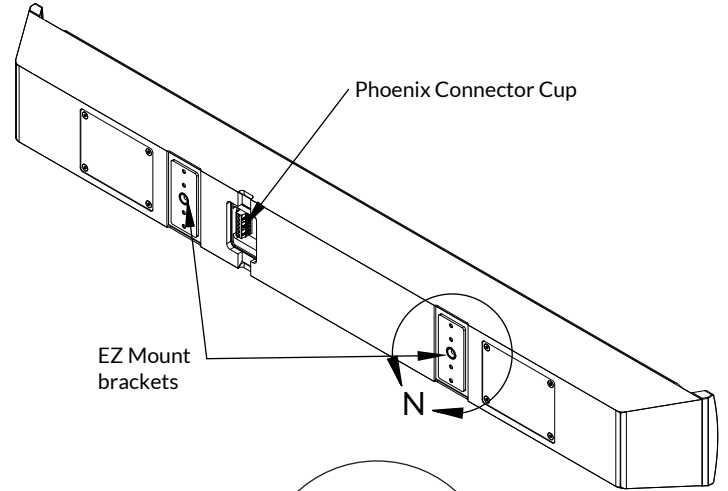

EZ Mount bracket
mounted to wall

SECTION M-M
SCALE 1:4

Min/Standard Size
40" [101.47cm]

Max Custom Size
82" [208.15cm]

Phoenix Connector Cup

EZ Mount
brackets

1/4-20
threaded hole

DETAIL N
SCALE 1:4

Second EZ mounts on
66" soundbars and above

TRIAD SPEAKERS, INC
15835 NE CAMERON BLVD
PORTLAND, OR 97230
TEL: 503.256.2600
FAX: 503.256.5966
1.800.666.6316

OW Micro LCR 2.0

PROPRIETARY AND CONFIDENTIAL: THE INFORMATION CONTAINED IN THIS DRAWING IS THE SOLE PROPERTY OF TRIAD SPEAKERS, INC. ANY REPRODUCTION IN PART OR AS A WHOLE WITHOUT THE WRITTEN PERMISSION OF TRIAD SPEAKERS, INC. IS STRICTLY PROHIBITED.