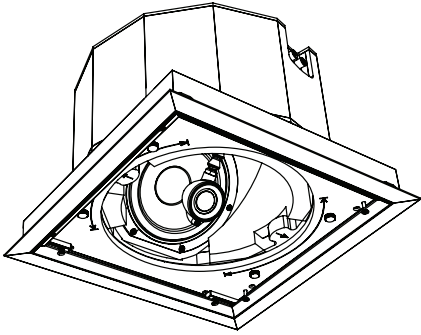

TRIAD IN-CEILING ROTATING SILVER/9 SAT

SPECIFICATIONS