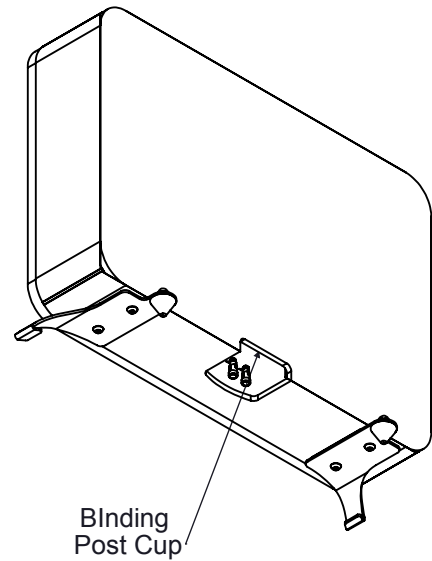

Top View

Binding Post Cup

Front View

Side View (Right)

TRIAD SPEAKERS, INC.
 15835 NE CAMERON BLVD
 PORTLAND, OR 97230
 TEL: 503.256.2600
 FAX: 503.256.5966
 1.800.666.6316

InRoom Bronze SlimSub

PROPRIETARY AND CONFIDENTIAL: THE INFORMATION CONTAINED IN THIS DRAWING IS THE SOLE PROPERTY OF TRIAD SPEAKERS, INC. ANY REPRODUCTION IN PART OR AS A WHOLE WITHOUT THE WRITTEN PERMISSION OF TRIAD SPEAKERS, INC. IS STRICTLY PROHIBITED.