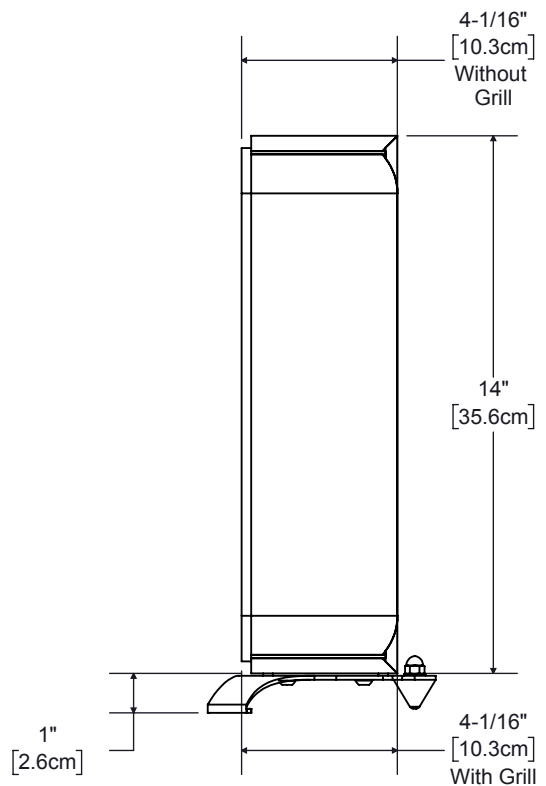

Top View

Binding Post Cup

Front View

Side View (Right)

TRIAD SPEAKERS, INC.
 15835 NE CAMERON BLVD
 PORTLAND, OR 97230
 TEL: 503.256.2600
 FAX: 503.256.5966
 1.800.666.6316

InRoom Bronze SlimSub

PROPRIETARY AND CONFIDENTIAL: THE INFORMATION CONTAINED IN THIS DRAWING IS THE SOLE PROPERTY OF TRIAD SPEAKERS, INC. ANY REPRODUCTION IN PART OR AS A WHOLE WITHOUT THE WRITTEN PERMISSION OF TRIAD SPEAKERS, INC. IS STRICTLY PROHIBITED.