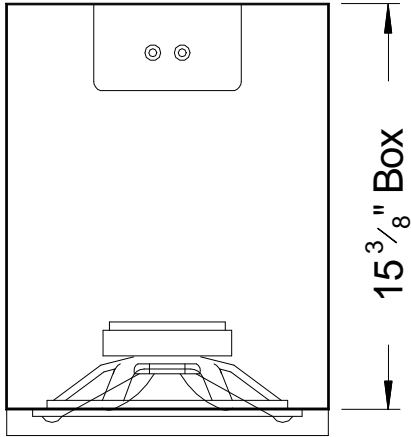

Top View

15 3/8" Box

12" Box

39 1/2" Box

Front View

Bracing not shown.

Horn tilts  $\pm 6^\circ$

16" Grill

Side View