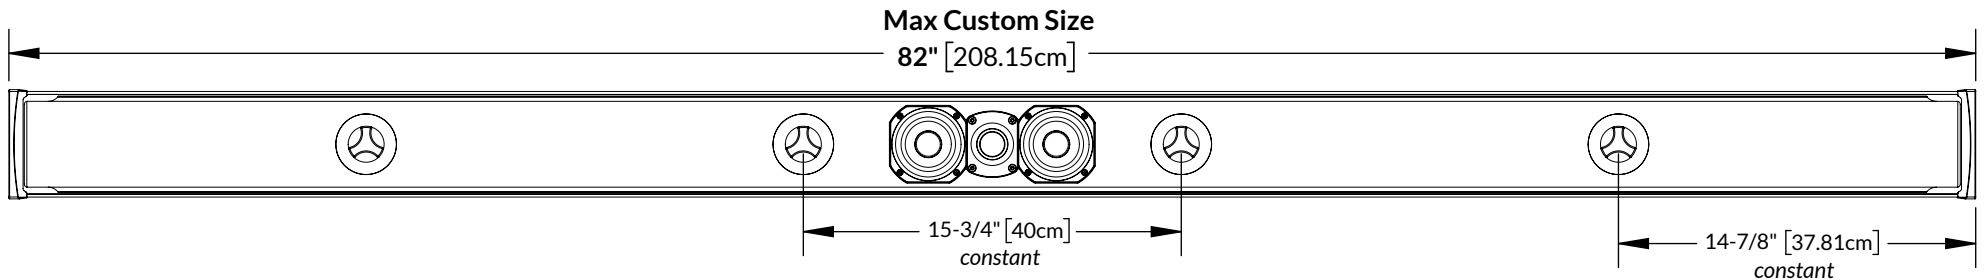

DETAIL N
SCALE 1:4

TRIAD SPEAKERS, INC
15835 NE CAMERON BLVD
PORTLAND, OR 97230
TEL: 503.256.2600
FAX: 503.256.5966
1.800.666.6316

OW Micro LCR 1.0

PROPRIETARY AND CONFIDENTIAL: THE INFORMATION CONTAINED IN THIS DRAWING IS THE SOLE PROPERTY OF TRIAD SPEAKERS, INC. ANY REPRODUCTION IN PART OR AS A WHOLE WITHOUT THE WRITTEN PERMISSION OF TRIAD SPEAKERS, INC. IS STRICTLY PROHIBITED.